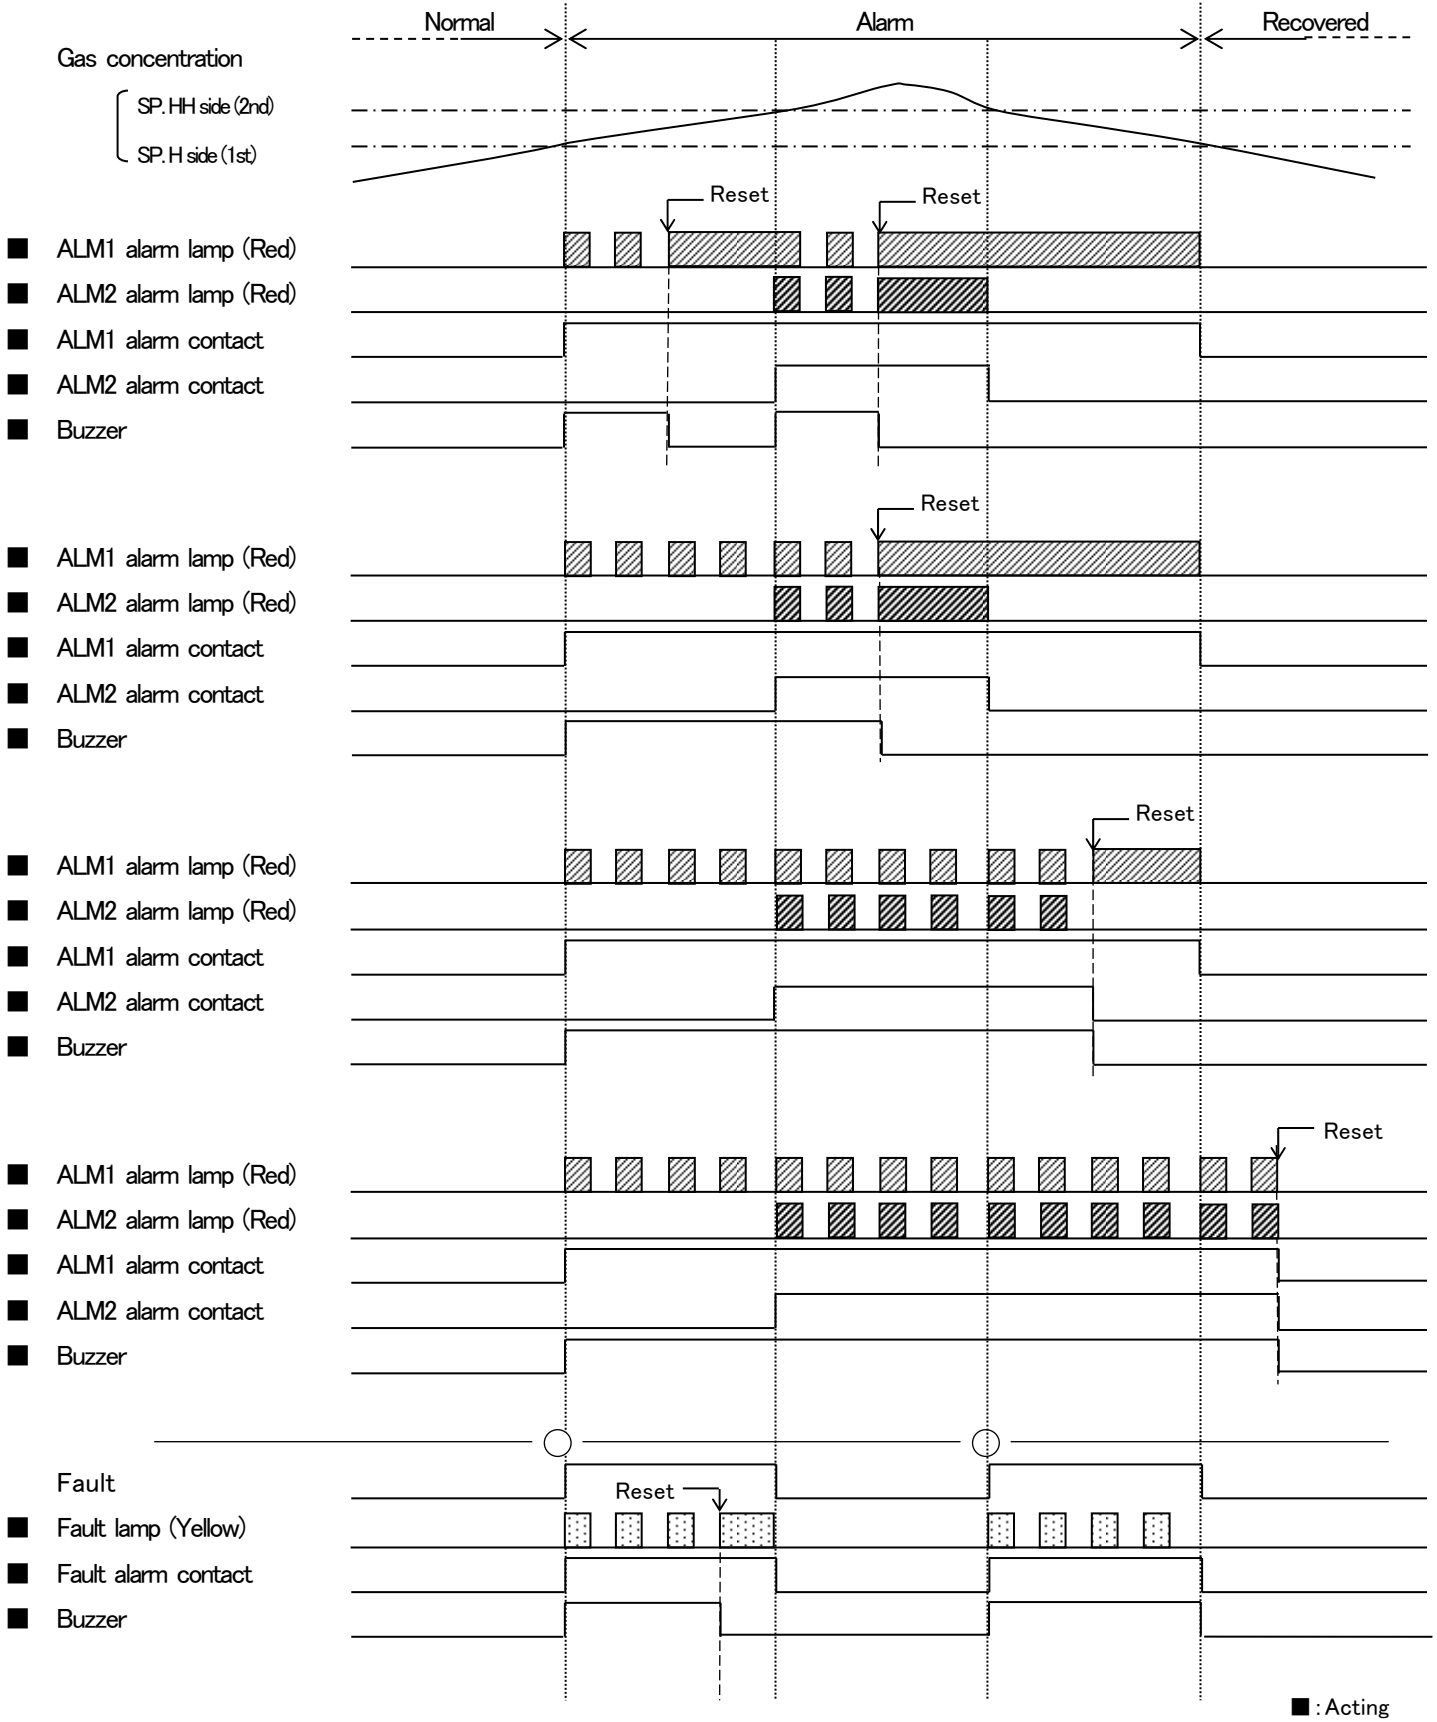

Web site : <https://www.rikenkeiki.co.jp/>

In the beginning

This manual refers to the option of alarm patterns operation method, and work explanation of RM-6000 series.
For this detailed handling and operation, refer to each separate instruction manual.

Contents

<input type="checkbox"/>	1. Gas alarm(H-HH, self-latching)/Fault alarm(auto-reset)	3
<input type="checkbox"/>	2. Gas alarm(H-HH, auto-reset)/Fault alarm(auto-reset)	4
<input type="checkbox"/>	3. Gas alarm(H-HH, lock-in)/Fault alarm(auto-reset)	5
<input type="checkbox"/>	4. Gas alarm(L-LL, self-latching)/Fault alarm(auto-reset)	6
<input type="checkbox"/>	5. Gas alarm(L-LL, auto-reset)/Fault alarm(auto-reset)	7
<input type="checkbox"/>	6. Gas alarm(L-LL, lock-in)/Fault alarm(auto-reset)	8
<input type="checkbox"/>	7. Gas alarm(L-H, self-latching)/Fault alarm(auto-reset)	9
<input type="checkbox"/>	8. Gas alarm(L-H, auto-reset)/Fault alarm(auto-reset)	10
<input type="checkbox"/>	9. Gas alarm(L-H, lock-in)/Fault alarm(auto-reset)	11

1. Gas alarm(H-HH, self-latching)/Fault alarm(auto-reset)

2. Gas alarm(H-HH, auto-reset)/Fault alarm(auto-reset)

4. Gas alarm(L-LL, self-latching)/Fault alarm(auto-reset)

5. Gas alarm(L-LL, auto-reset)/Fault alarm(auto-reset)